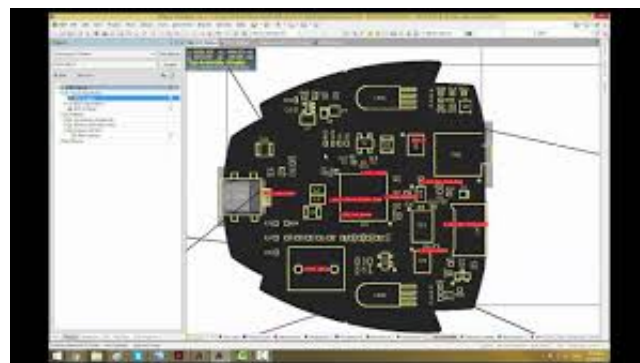

Download from
Dreamstime.com

This watermarked comp image is for previewing purposes only.

ID 35103813

© Yulia Gapeenko | Dreamstime.com

[Serial Para Ativar Bartender 10.0 Sr4](#)

[Serial Para Ativar Bartender 10.0 Sr4](#)